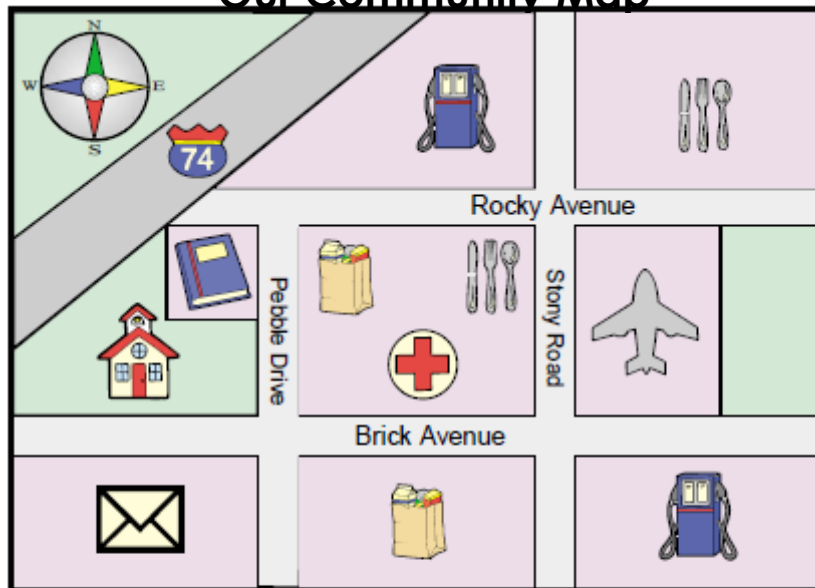

# Map Title

The map title is the name or kind of map.

Map Title

Our Community Map

# Compass Rose

The compass rose is a symbol that shows directions on a map.

# Map Legend

(Map Key)

The map legend a list of shapes and symbols used on a map and an explanation of each.

Map Legend

| Key |                  |  |            |  |                  |
|-----|------------------|--|------------|--|------------------|
|     | = soccer field   |  | = swing    |  | = restrooms      |
|     | = classroom      |  | = slide    |  | = water fountain |
|     | = parking stalls |  | = jumprope |  | = tree           |