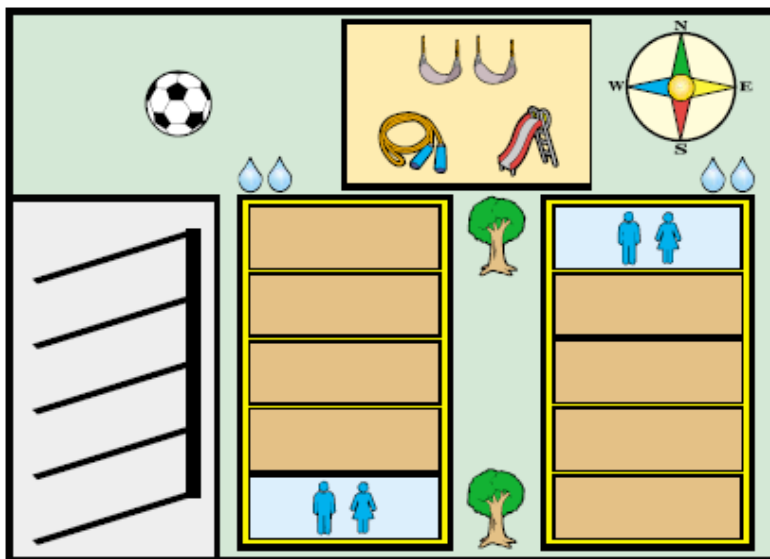

# Compass Rose

The compass rose is a symbol that shows directions on a map.

# Map Legend

(Map Key)

The map legend a list of shapes and symbols used on a map and an explanation of each.

Map Legend

| Key |                  |  |            |  |                  |
|-----|------------------|--|------------|--|------------------|
|     | = soccer field   |  | = swing    |  | = restrooms      |
|     | = classroom      |  | = slide    |  | = water fountain |
|     | = parking stalls |  | = jumprope |  | = tree           |